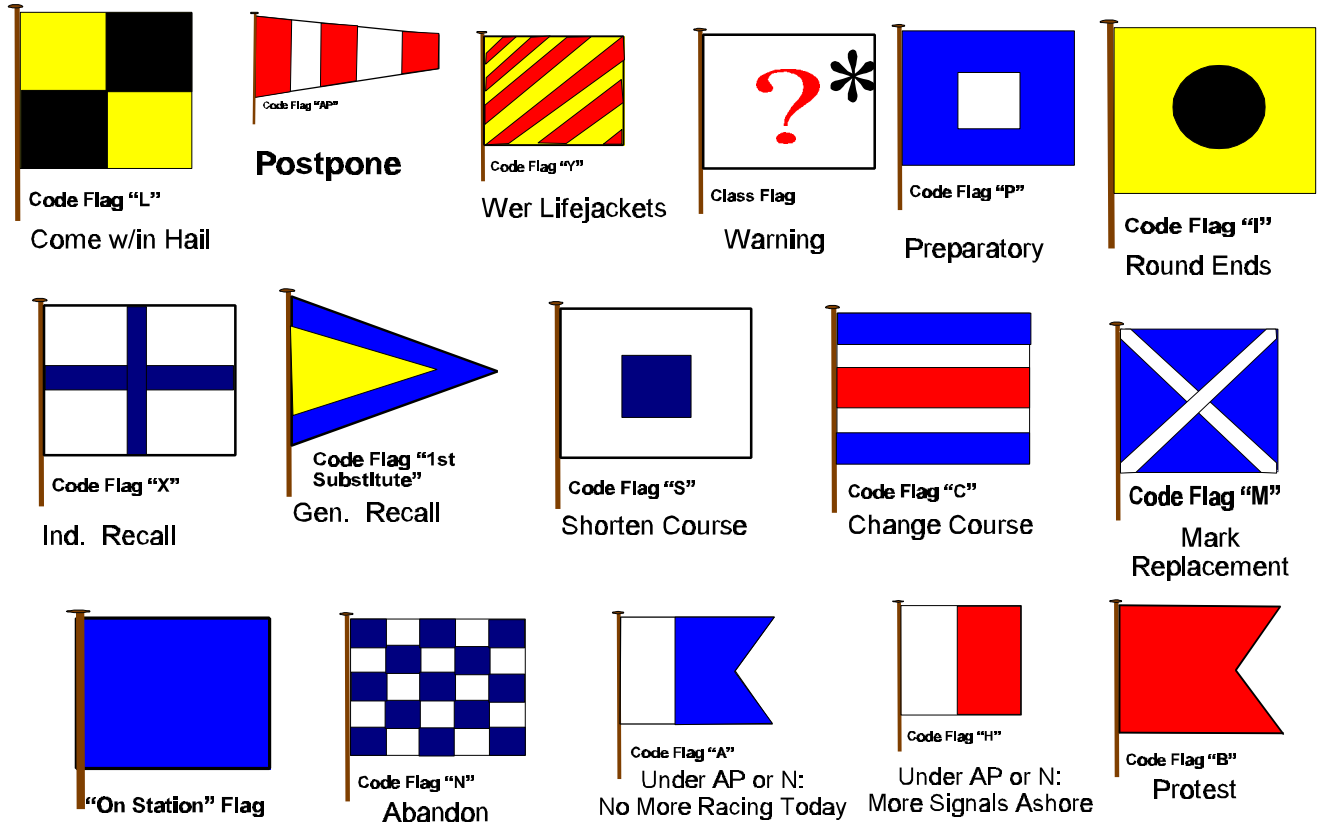

Race Committee Flags

Rule 26 Starting Procedure

Class Flag
Warning

Up at 5 minutes to Start, one sound

Class Flag
Warning

Code Flag "P"
Preparatory

Up at 4 minutes to Start, one sound

Or, as alternative Preparatory Signals:

Code Flag "I"
Round Ends

Code Flag "Z"
Rule 30.2 in effect

Black Flag
Rule 30.3 in effect

Class Flag
Warning

Prep down at 1 minute to Start, one long sound

Warning down at Start, one sound

* *Warning Flag varies with class & from one regatta to another.*